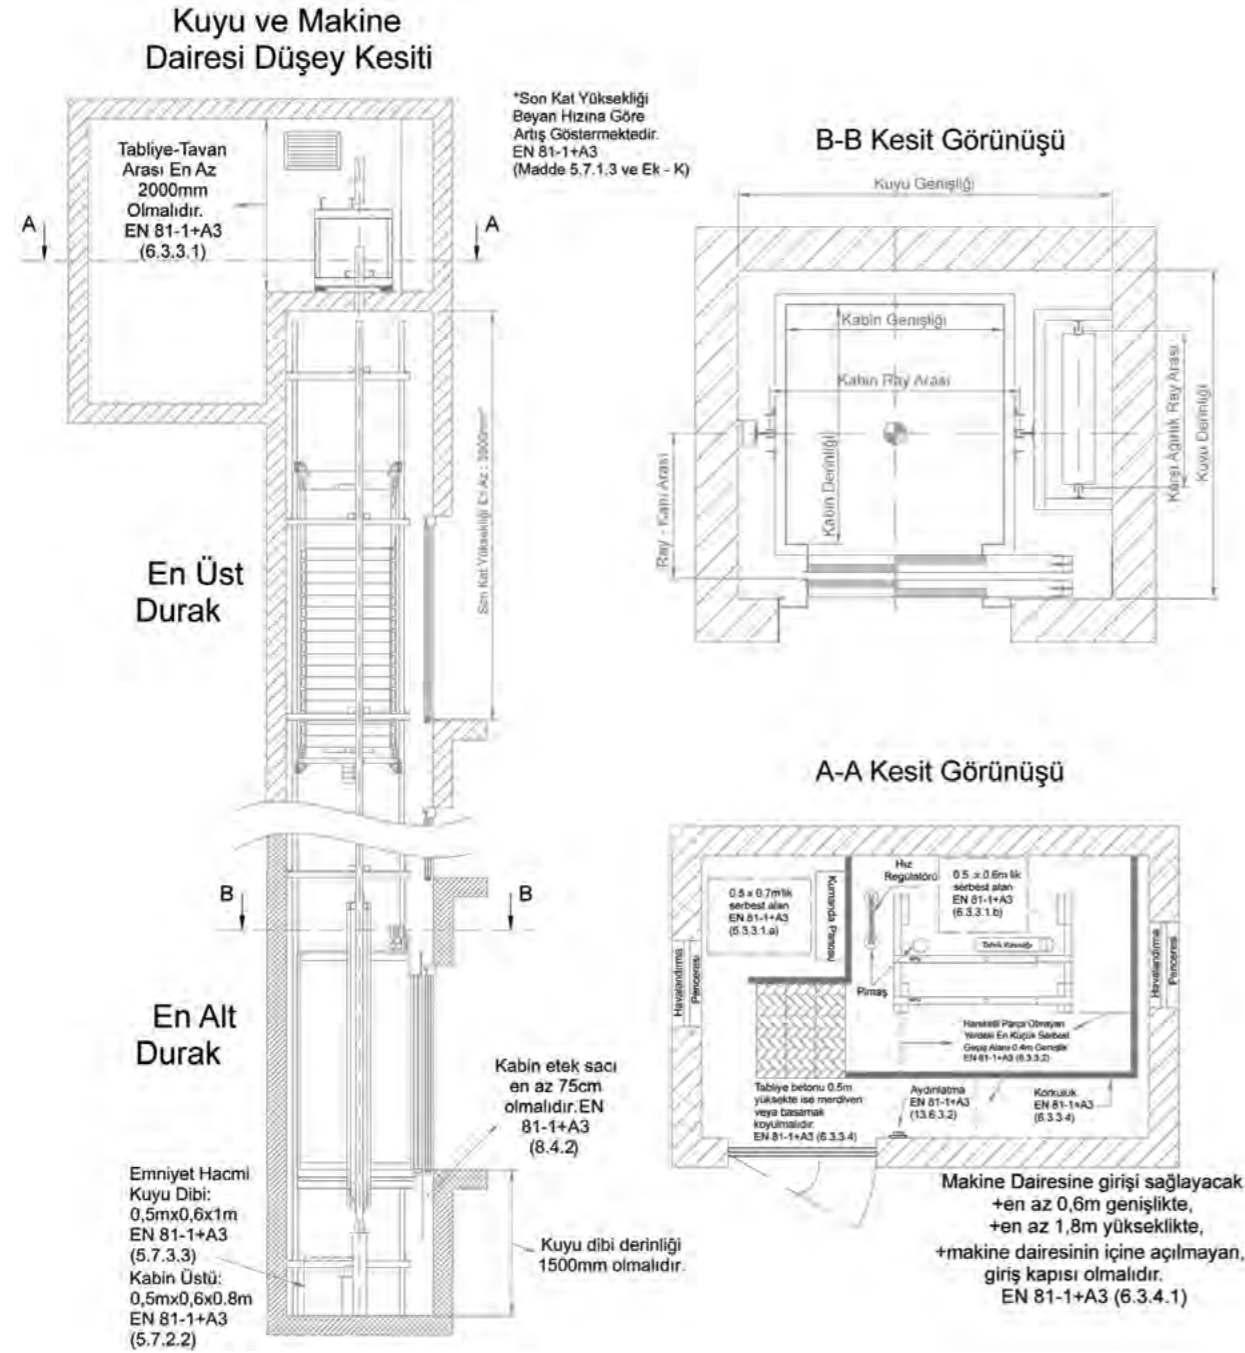

MAKİNE DAİRELİ / MACHINE ROOM